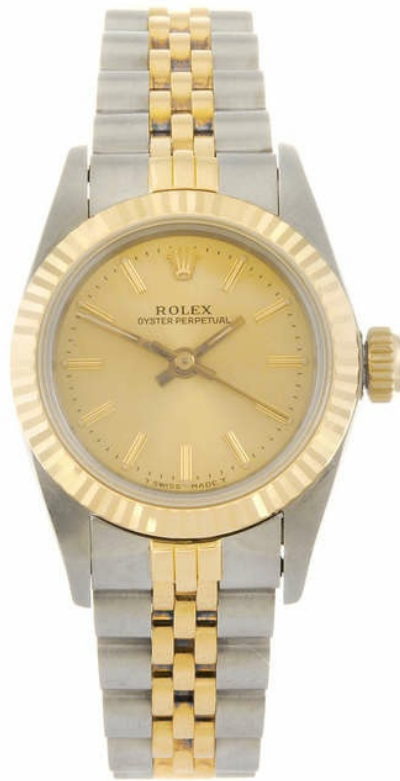

# CLASSIC DRIVER

**Rolex**

**Rolex**

Birmingham, 19. Juni

Lot sold

**USD 1 634 - 2 451**  
GBP 1 200 - 1 800 (listed)

Standort

Uhrentyp

Damenuhren

## Beschreibung

ROLEX - a lady's Oyster Perpetual bracelet watch. Circa 1987. Reference 67193, serial R539066. Signed automatic calibre 2130. Champagne dial with gilt baton hour markers. Yellow gold fluted bezel, stainless steel case fitted to a bi-metal Jubilee bracelet with Oysterclasp. 24mm.