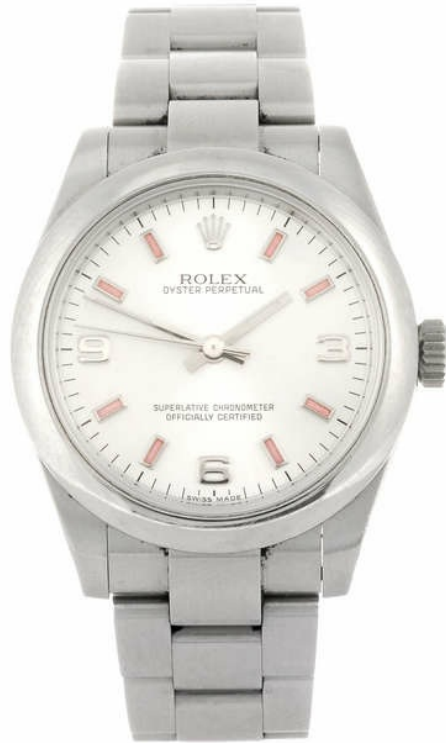

CLASSIC DRIVER

Rolex

Rolex

Birmingham, 05. Juni

Lot sold

USD 2 678 - 3 347
GBP 2 000 - 2 500 (listed)

Standort

Uhrentyp

Damenuhren

Beschreibung

(809036138) ROLEX - a mid-size Oyster Perpetual bracelet watch. Reference 177200, serial 1311Z001. Signed automatic movement. Silvered dial. Polished bezel, stainless steel case fitted to a stainless steel bracelet with folding clasp. 30mm.