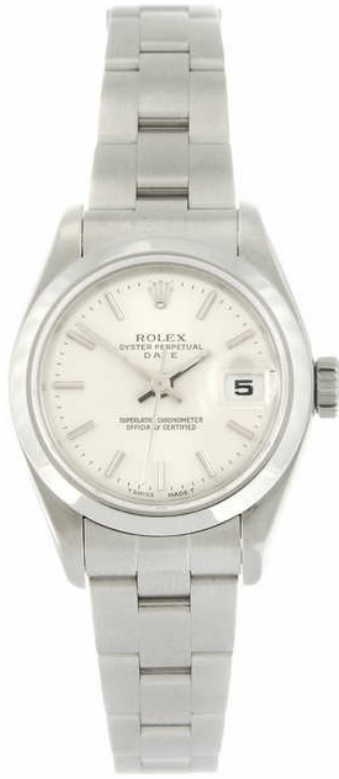

CLASSIC DRIVER

Rolex

Rolex

Birmingham, 08. Mai

Lot sold

USD 1 600 - 2 399
GBP 1 200 - 1 800 (listed)

Standort

Uhrentyp

Damenuhren

Beschreibung

ROLEX - a lady's Oyster Perpetual Date bracelet watch. Circa 1998. Reference 69160, serial A429726. Signed automatic calibre 2135. Silvered dial with silver baton hour markers, date aperture to three. Polished bezel, stainless steel case fitted to a stainless steel Oyster bracelet with Oysterclasp. 25mm.