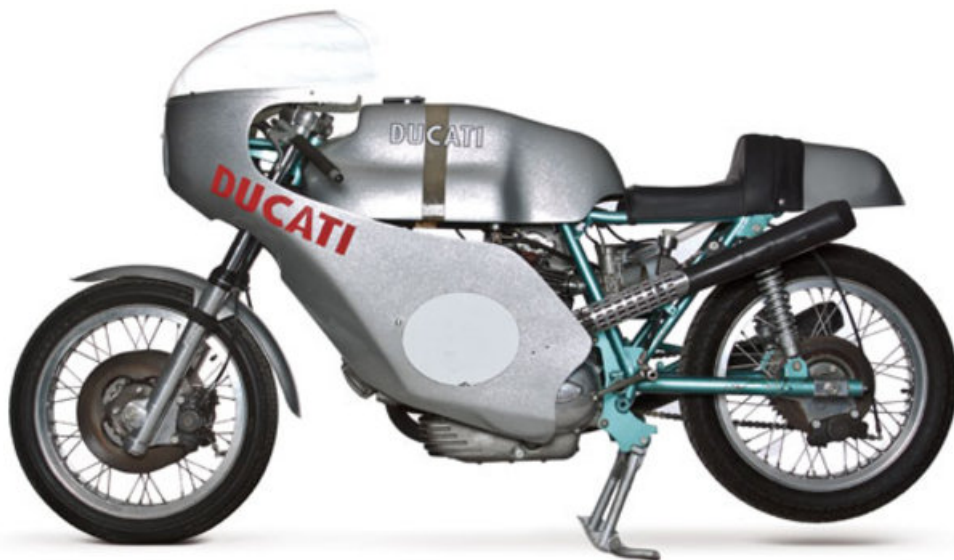

CLASSIC DRIVER

1972 Ducati 750 - 200 Miglia Imola Corsa Replica

200 Miglia Imola Corsa Replica

Lot sold	USD 96 424 - 144 636 EUR 80 000 - 120 000 (listed)	Lenkung	Links
Baujahr	1972	Innenfarbe	Sonstige
Getriebe	Schaltgetriebe	Zustand	Gebraucht
Antrieb	Zweirad	Standort	
		Kraftstoff	Sonstige
		Außenfarbe	Sonstige
		Automobiltyp	Sonstige

Chassis No.
DM750SS/751064

Estimate:
£ 80,000 - £120,000

OFFERED WITHOUT RESERVE

Specifications: 748 cc SOHC Desmo V-twin, five speeds..

For the complete description or to view additional photos, click [here](#)

RM Auctions at Monaco Cars
12 May 2012

46a Carnaby Street, London W1F 9PS

W1F 9PS London

Monaco

Telefonnummer +44-2078517070

Fax +44-2078517079

<https://www.classicdriver.com/de/car/ducati/750/1972/139373>

© Classic Driver. All rights reserved.